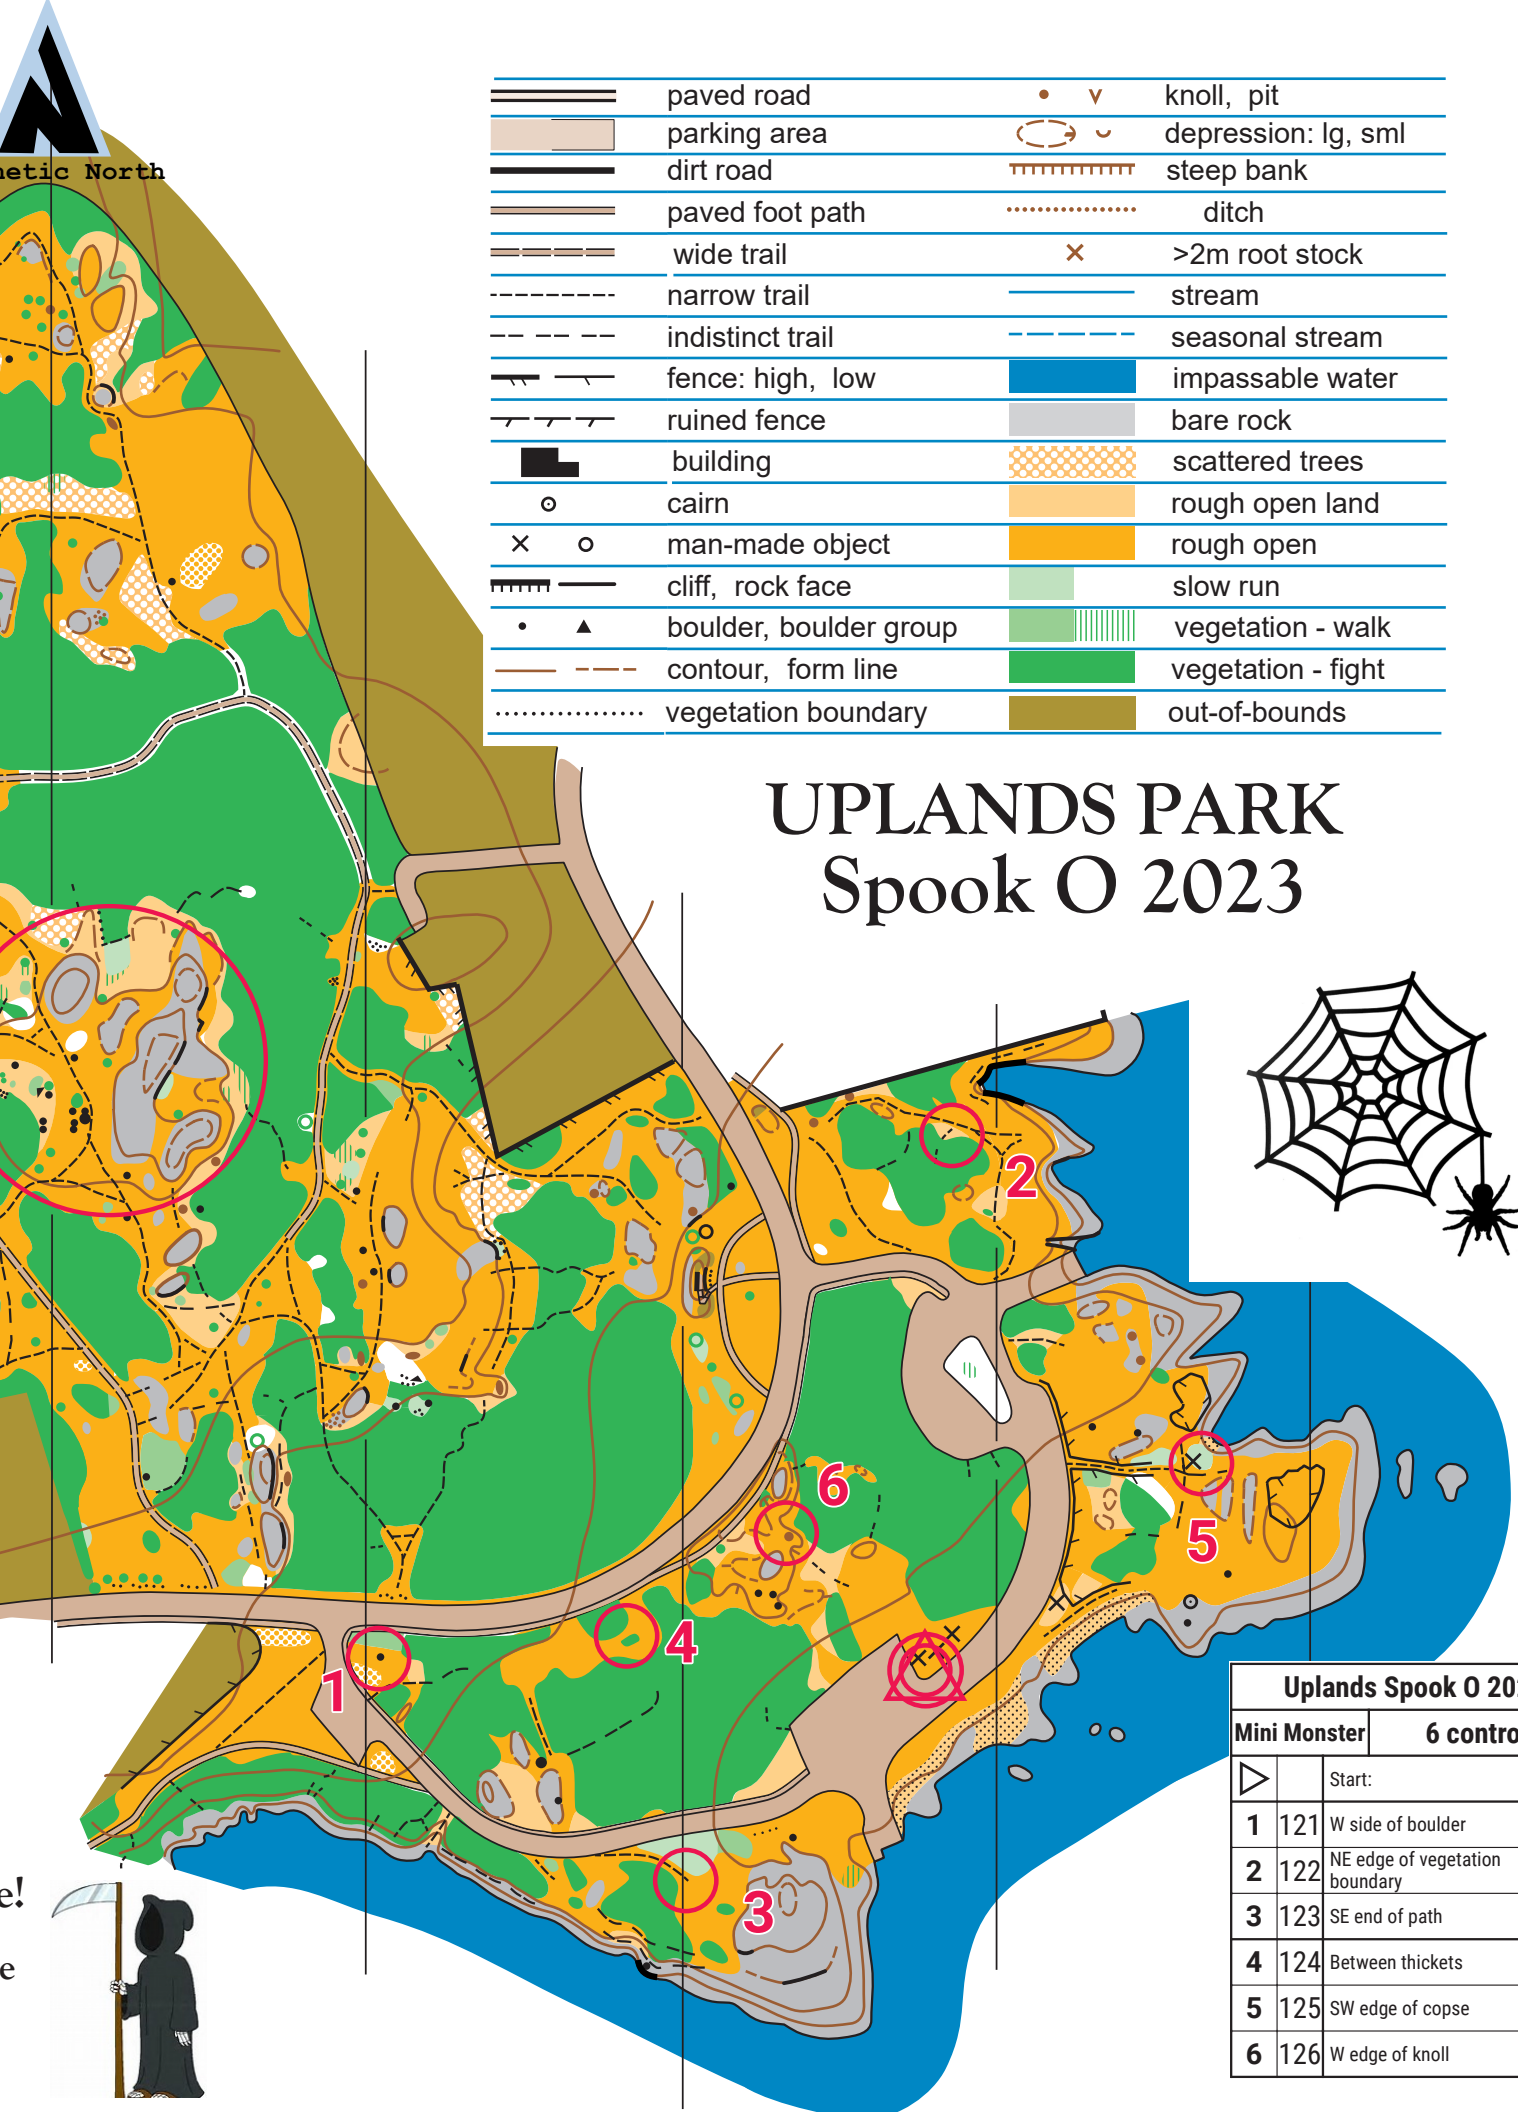

	paved road		knoll, pit
	parking area		depression: lg, sml
	dirt road		steep bank
	paved foot path		ditch
	wide trail	>2m root stock symbol"/>	>2m root stock
	narrow trail		stream
	indistinct trail		seasonal stream
	fence: high, low		impassable water
	ruined fence		bare rock
	building		scattered trees
	cairn		rough open land
	man-made object		rough open
	cliff, rock face		slow run
	boulder, boulder group		vegetation - walk
	contour, form line		vegetation - fight
	vegetation boundary		out-of-bounds

UPLANDS PARK

Spook O 2023

Uplands Spook O 2023			
Mini Monster		6 controls	
		Start:	
1	121	W side of boulder	
2	122	NE edge of vegetation boundary	
3	123	SE end of path	
4	124	Between thickets	
5	125	SW edge of copse	
6	126	W edge of knoll	