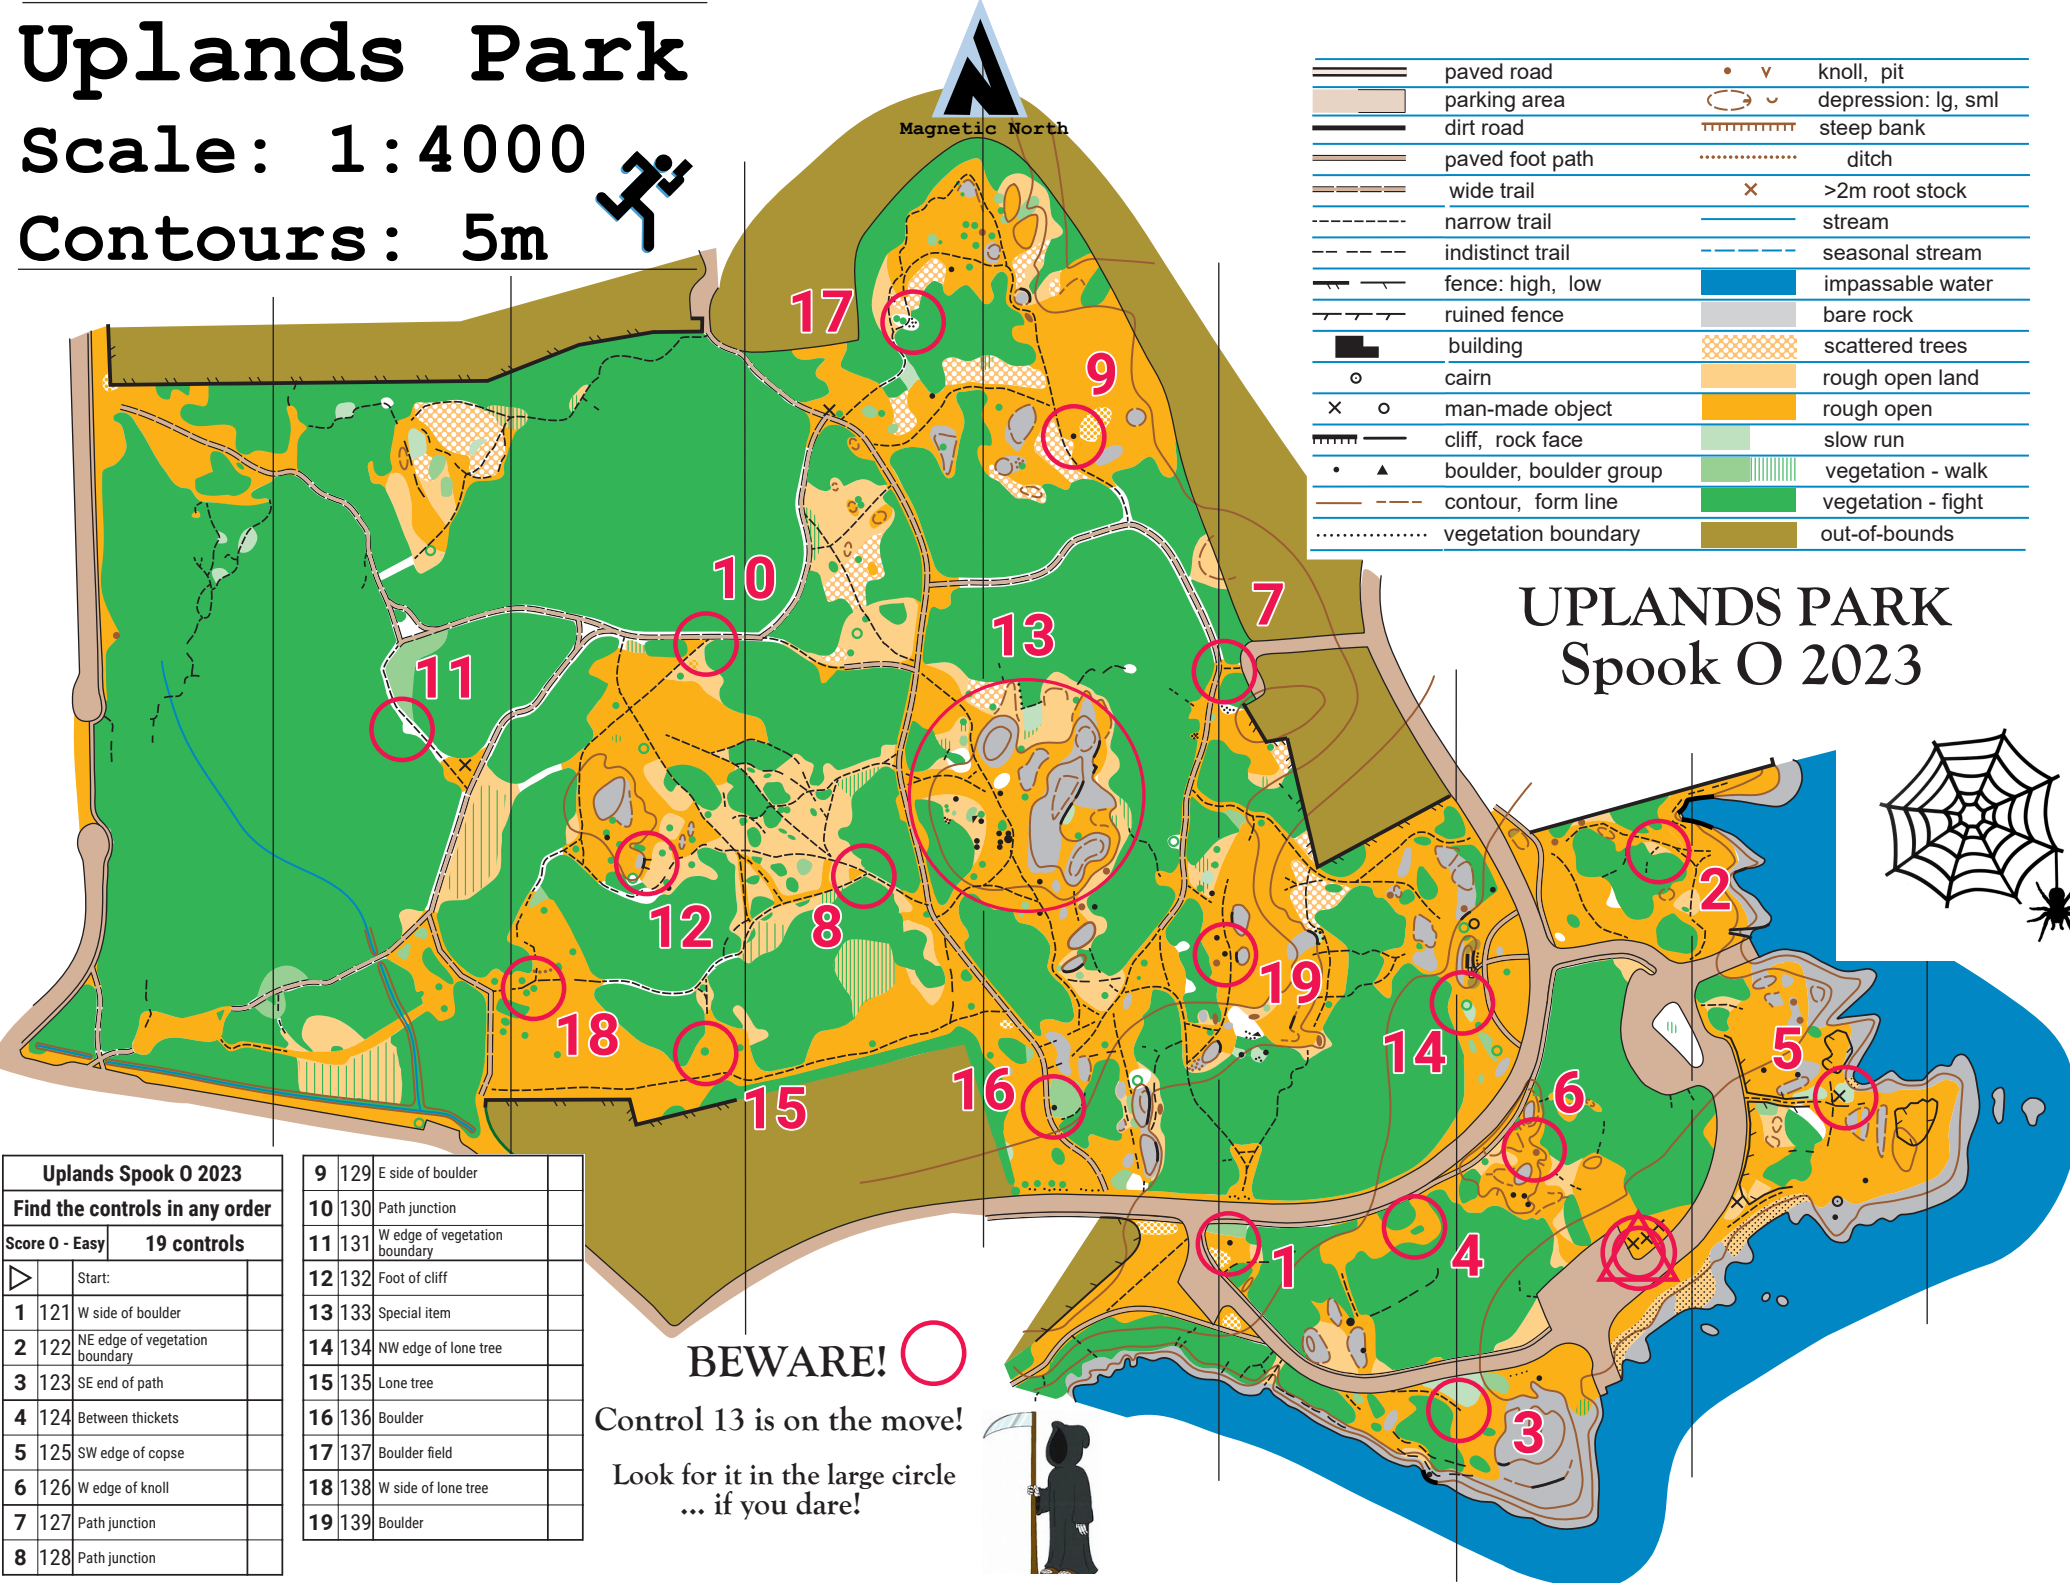

# Uplands Park

Scale: 1:4000

Contours: 5m

Magnetic North

	paved road		knoll, pit
	parking area		depression: lg, sml
	dirt road		steep bank
	paved foot path		ditch
	wide trail	>2m root stock symbol"/>	>2m root stock
	narrow trail		stream
	indistinct trail		seasonal stream
	fence: high, low		impassable water
	ruined fence		bare rock
	building		scattered trees
	cairn		rough open land
	man-made object		rough open
	cliff, rock face		slow run
	boulder, boulder group		vegetation - walk
	contour, form line		vegetation - fight
	vegetation boundary		out-of-bounds

## UPLANDS PARK Spook O 2023

Uplands Spook O 2023	
Find the controls in any order	
Score 0 - Easy	19 controls
	Start:
1	121 W side of boulder
2	122 NE edge of vegetation boundary
3	123 SE end of path
4	124 Between thickets
5	125 SW edge of copse
6	126 W edge of knoll
7	127 Path junction
8	128 Path junction

9	129	E side of boulder
10	130	Path junction
11	131	W edge of vegetation boundary
12	132	Foot of cliff
13	133	Special item
14	134	NW edge of lone tree
15	135	Lone tree
16	136	Boulder
17	137	Boulder field
18	138	W side of lone tree
19	139	Boulder

**BEWARE!**

Control 13 is on the move!

Look for it in the large circle  
... if you dare!