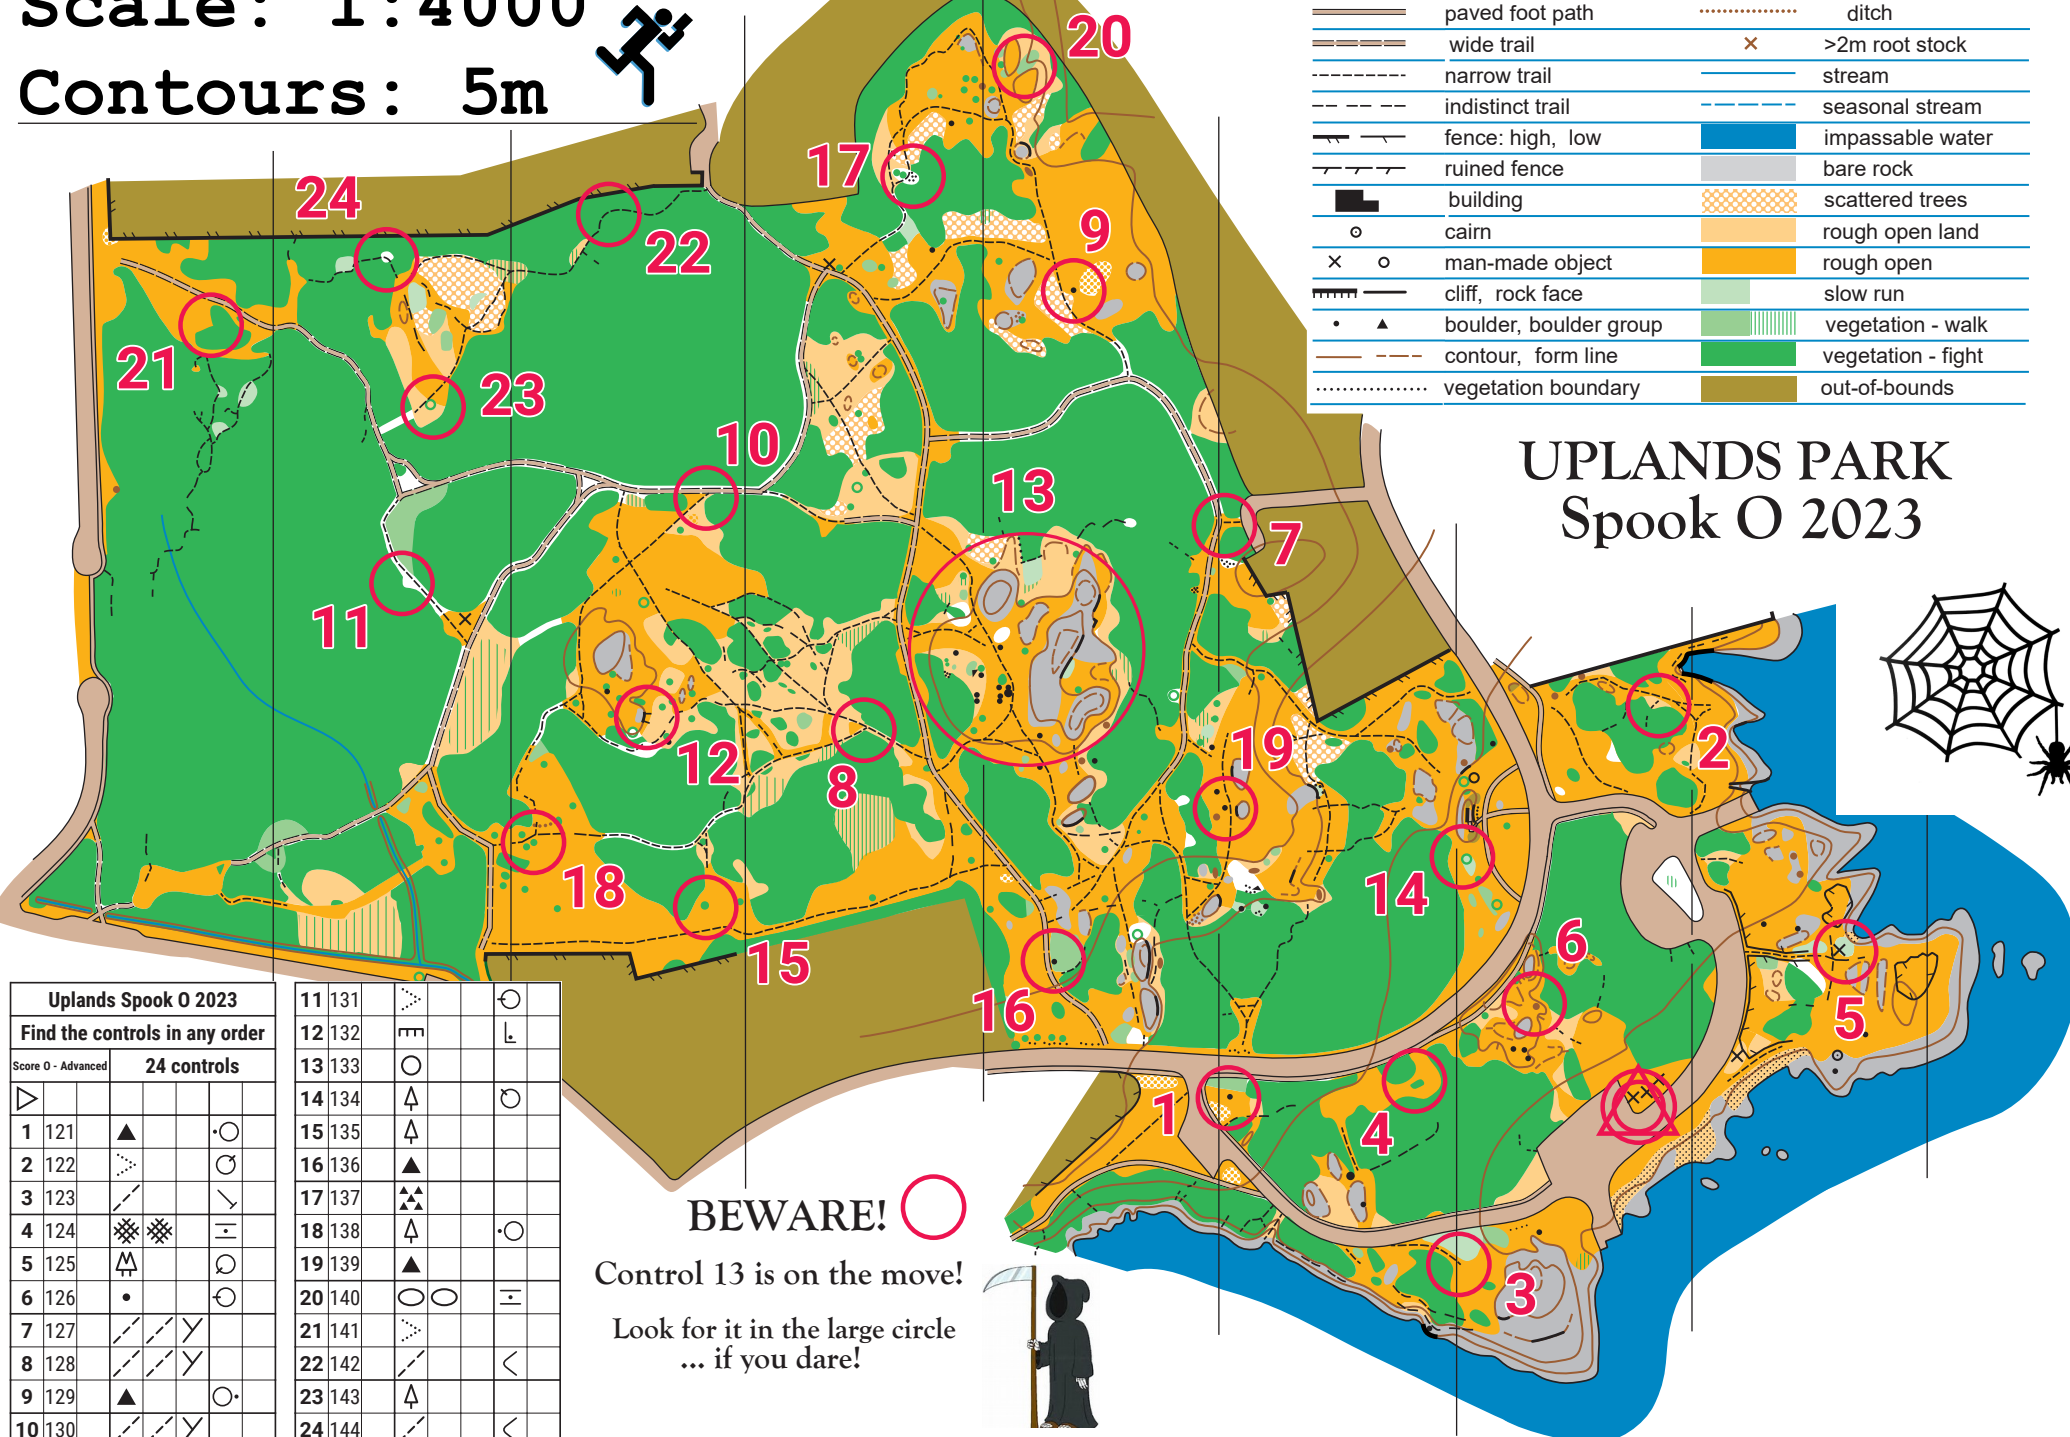

# Uplands Park

Scale: 1:4000

Contours: 5m

Magnetic North

	paved road		knoll, pit
	parking area		depression: lg, sml
	dirt road		steep bank
	paved foot path		ditch
	wide trail	>2m root stock symbol"/>	>2m root stock
	narrow trail		stream
	indistinct trail		seasonal stream
	fence: high, low		impassable water
	ruined fence		bare rock
	building		scattered trees
	cairn		rough open land
	man-made object		rough open
	cliff, rock face		slow run
	boulder, boulder group		vegetation - walk
	contour, form line		vegetation - fight
	vegetation boundary		out-of-bounds

## UPLANDS PARK Spook O 2023

Uplands Spook O 2023				
Find the controls in any order				
Score	0 - Advanced	24 controls		
1	121			
2	122			
3	123			
4	124			
5	125			
6	126			
7	127			
8	128			
9	129			
10	130			
11	131			
12	132			
13	133			
14	134			
15	135			
16	136			
17	137			
18	138			
19	139			
20	140			
21	141			
22	142			
23	143			
24	144			

**BEWARE!**

Control 13 is on the move!

Look for it in the large circle  
... if you dare!