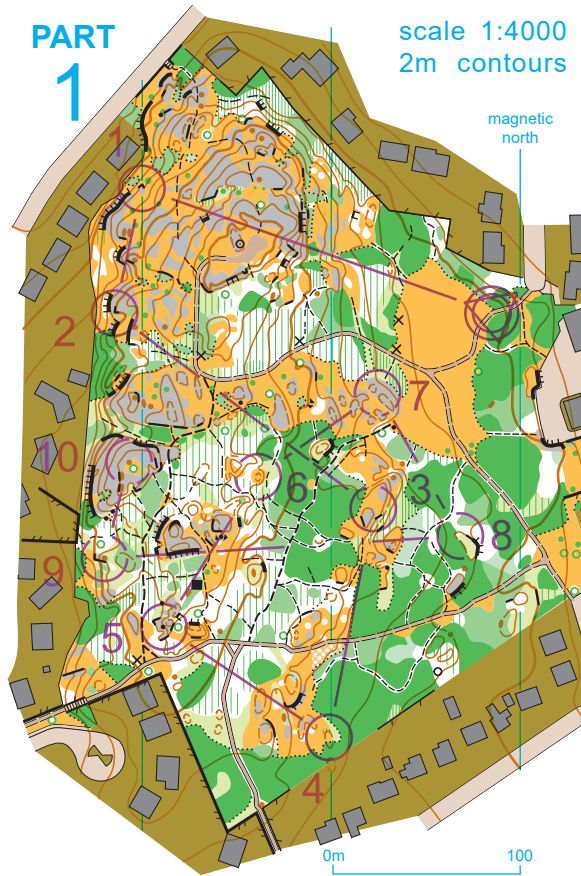

HIGHROCK PARK ADVANCED

PART
1

scale 1:4000
2m contours

magnetic
north

PART
2

PART
3

PART
4

PIN: 6437

Highrock				
Advanced	3.6 km			
▷				
1	31	▬		
2	32	⇌	▬	
3	33	○		○
4	34	○		
5	35	▲		
6	36	○	⌒	
7	37	○	○	⌒
8	85	○		○
9	39	●		
10	40	●		
11	41	●		
12	83	○		
13	79	●	○	⌒
14	43	↑	▬	
15	52	→	▬	
16	73	○	⌒	
17	46	○		
18	47	▲		
19	48	○		
20	49	∩		
21	50	▬		
22	51	↑	●	
23	44	↙	●	
24	53	▲		
25	54	●		
26	60	▬		└
27	62	▬		└
28	63	∩		
29	58	○		○
30	59	↑	●	
31	43	↑	▬	
32	55	↘	○	
		○	85 m	○

Map Updated
April 2021 by Eric Kemp
Original Cartography 2011
Magnus Johansson &
Andrea Balakova
PRODUCED BY VICO
COPYRIGHT © OABC 2021