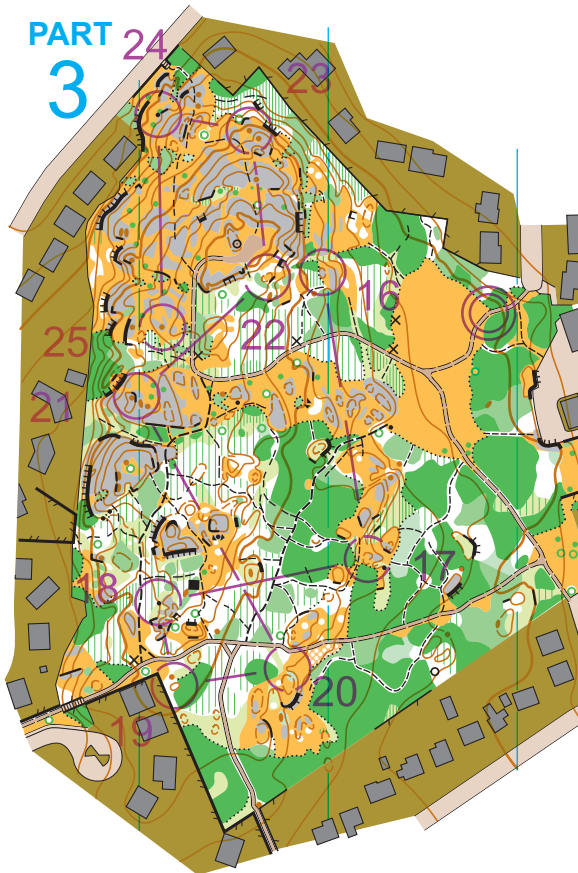

HIGHROCK PARK ADVANCED

PART
1

scale 1:4000
2m contours

magnetic
north

PART
2

PART
3

PART
4

PIN: 6437

Highrock				
Advanced	3.6 km			
▷				
1	31	▬		
2	32	⇌	▬	
3	33	○		○
4	34	○		
5	35	▲		
6	36	○	⌒	
7	37	○	○	⌒
8	85	○		○
9	39	●		
10	40	●		
11	41	●		
12	83	○		
13	79	●	○	⌒
14	43	↑	▬	
15	52	→	▬	
16	73	○	⌒	
17	46	○		
18	47	▲		
19	48	○		
20	49	∩		
21	50	▬		
22	51	↑	●	
23	44	↙	●	
24	53	▲		
25	54	●		
26	60	▬		└
27	62	▬		└
28	63	∩		
29	58	○		○
30	59	↑	●	
31	43	↑	▬	
32	55	↘	○	
		○	85 m	○

Map Updated
April 2021 by Eric Kemp
Original Cartography 2011
Magnus Johansson &
Andrea Balakova
PRODUCED BY VICO
COPYRIGHT © OABC 2021