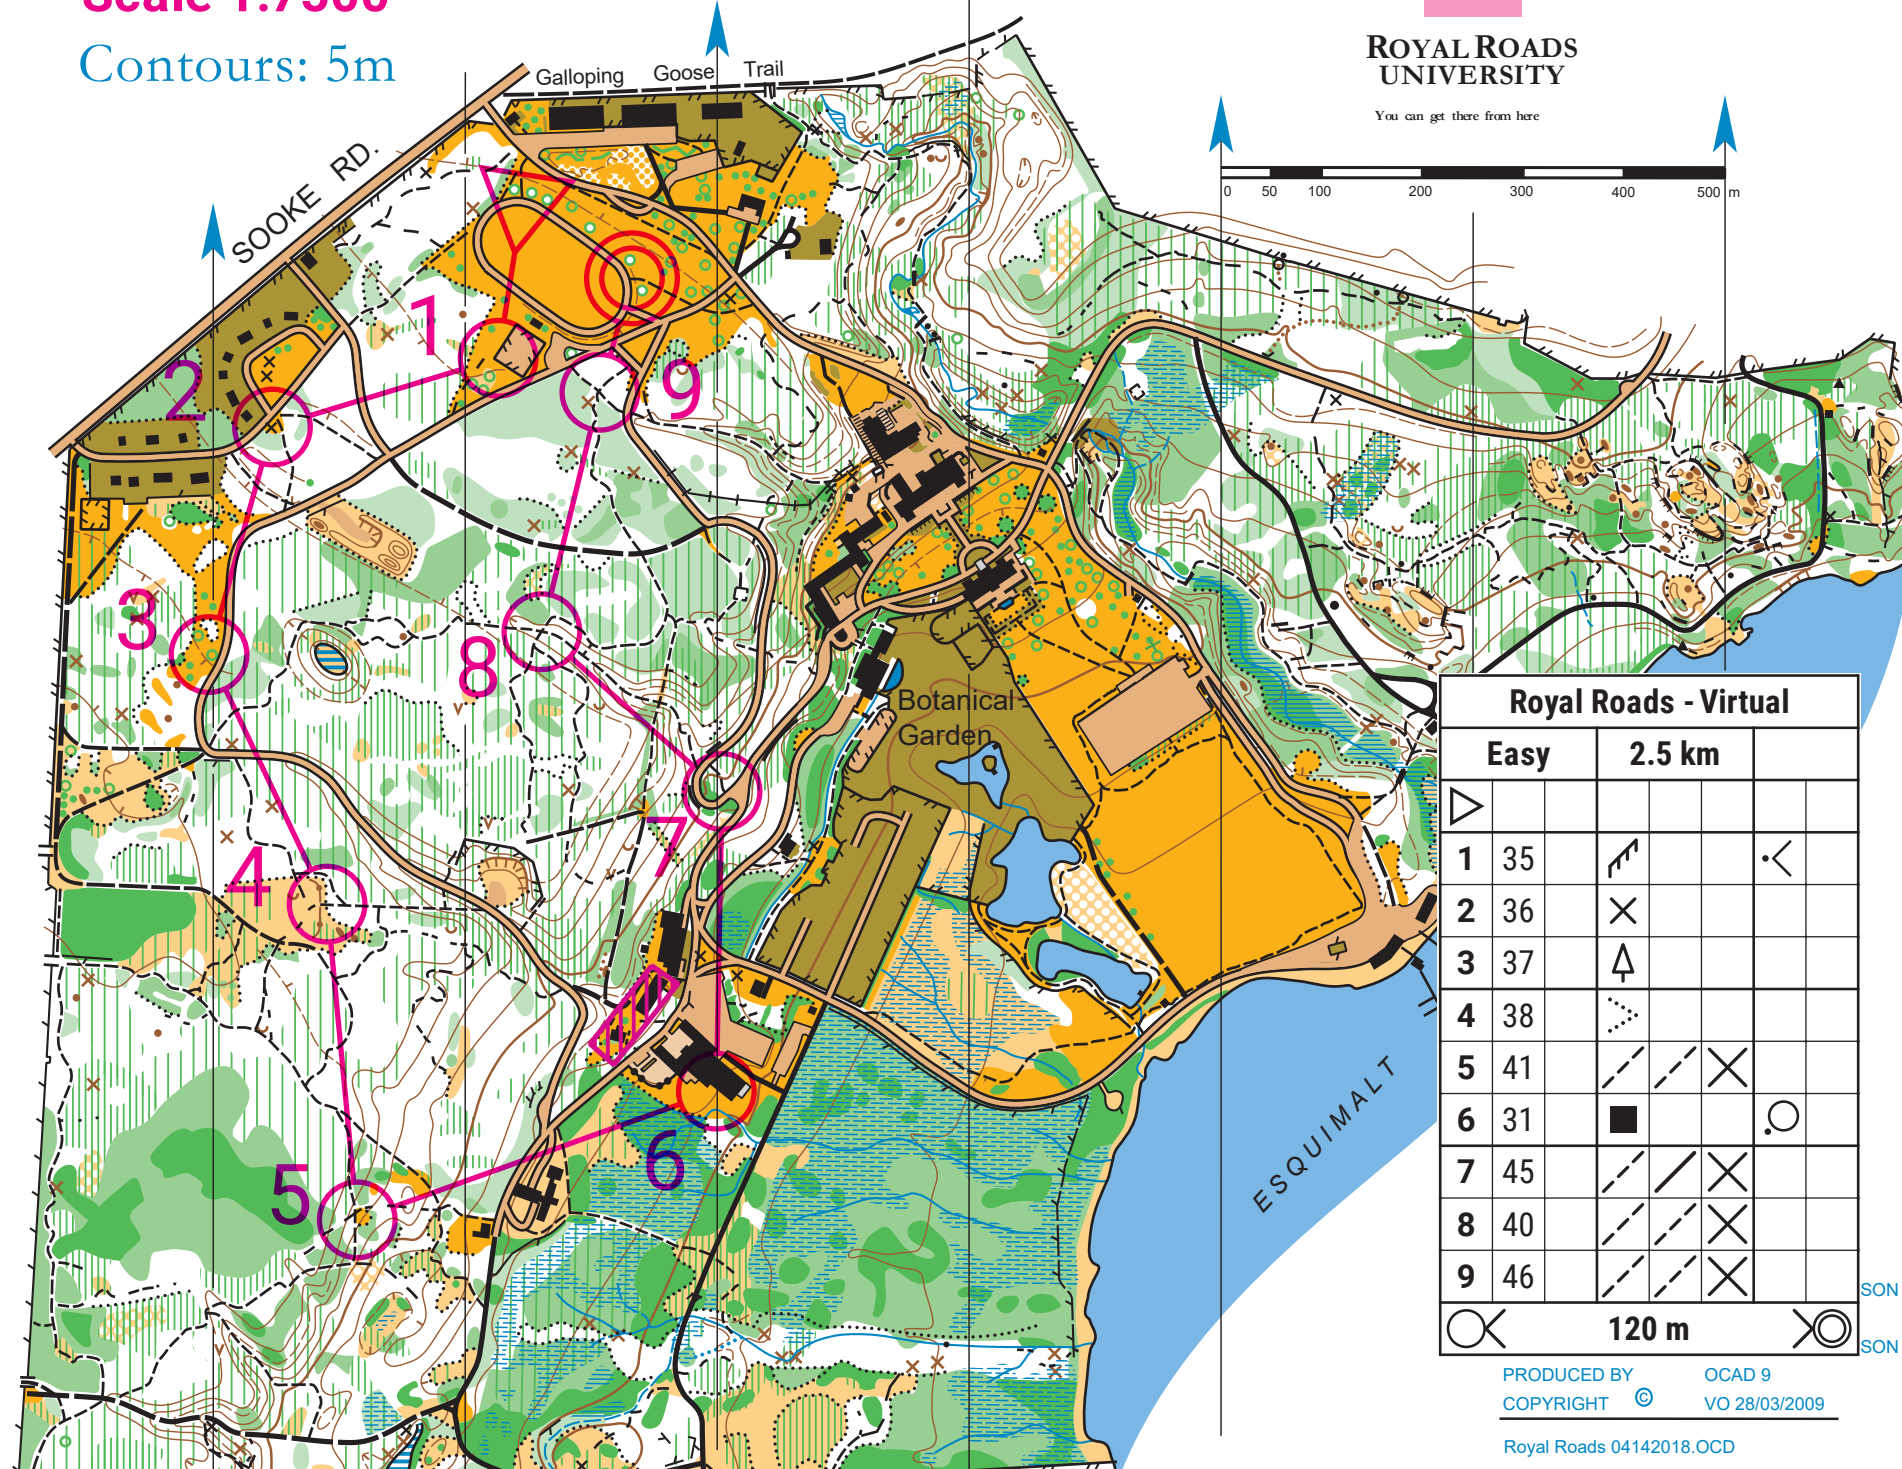

Scale 1:7500

Contours: 5m

ROYAL ROADS UNIVERSITY

You can get there from here

Royal Roads - Virtual			
	Easy	2.5 km	
▷			
1	35	↗	◁
2	36	×	
3	37	△	
4	38	⋯	
5	41	⋯ /	×
6	31	■	○
7	45	⋯ /	×
8	40	⋯ /	×
9	46	⋯ /	×
○	120 m		⊙

PRODUCED BY OCAD 9
 COPYRIGHT © VO 28/03/2009
 Royal Roads 04142018.OCD

LEGEND

- paved road
- knoll, pit