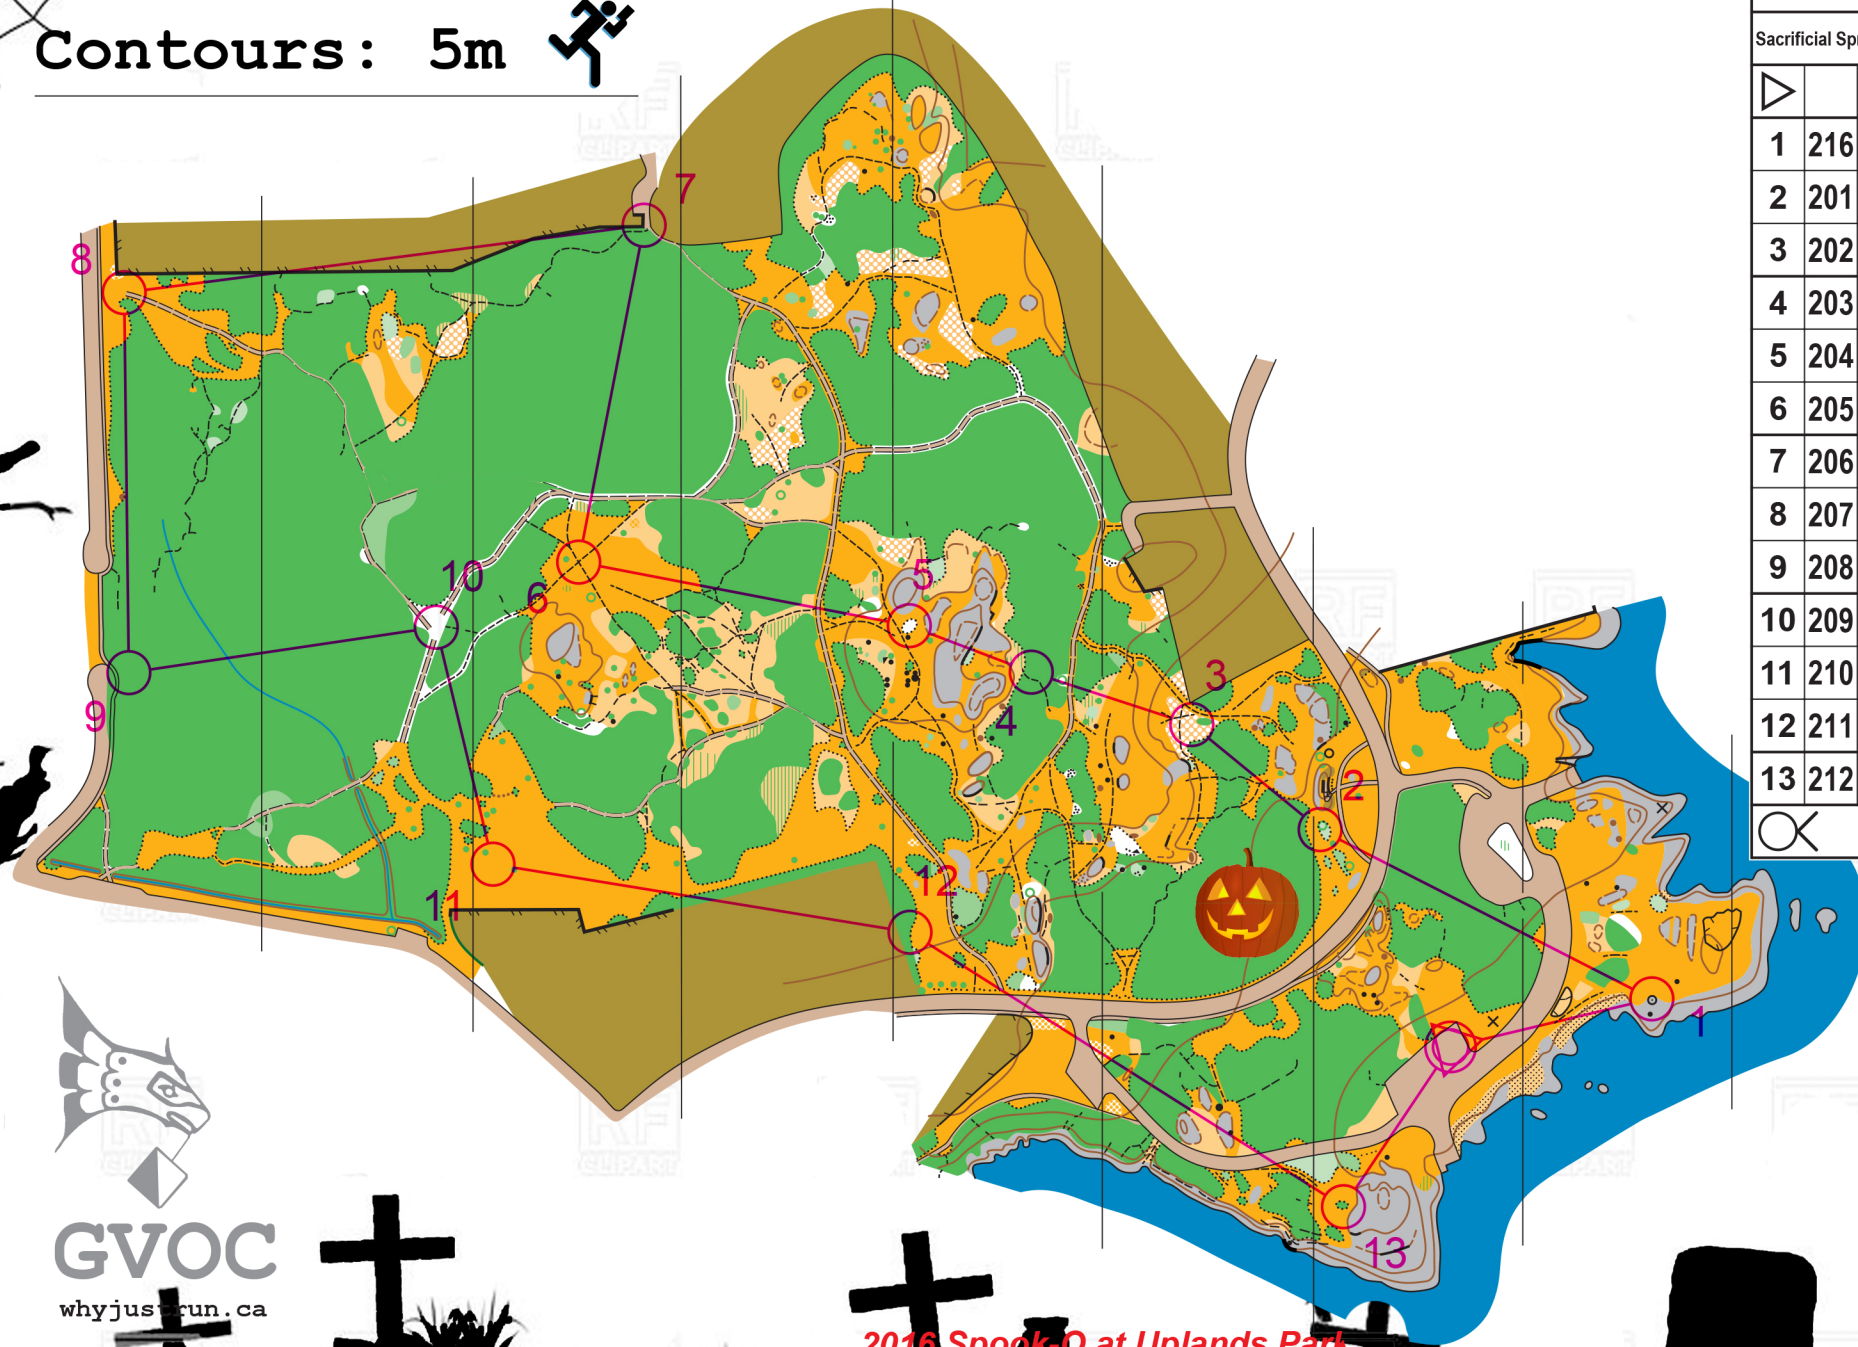

Uplands Park

Scale: 1:5000

Contours: 5m

| Spook O 2016 | | | | | |
|-----------------------|-----|--------|---|---|---|
| Sacrificial Sprinters | | 2.6 km | | | |
| ▷ | | | | | |
| 1 | 216 | × | | | ○ |
| 2 | 201 | × | | | |
| 3 | 202 | ⚓ | | | |
| 4 | 203 | ⚓ | / | | ↖ |
| 5 | 204 | | ⚓ | | |
| 6 | 205 | / | / | × | |
| 7 | 206 | ⚓ | | | Q |
| 8 | 207 | / | | | ↖ |
| 9 | 208 | / | | | |
| 10 | 209 | / | / | Y | |
| 11 | 210 | | × | × | ≡ |
| 12 | 211 | | ⚓ | | ♀ |
| 13 | 212 | ⊞ | | | ○ |

110 m

GVOC
whyjustrun.ca

VICTORIA
orienteering
club

2016 Spook-O at Uplands Park