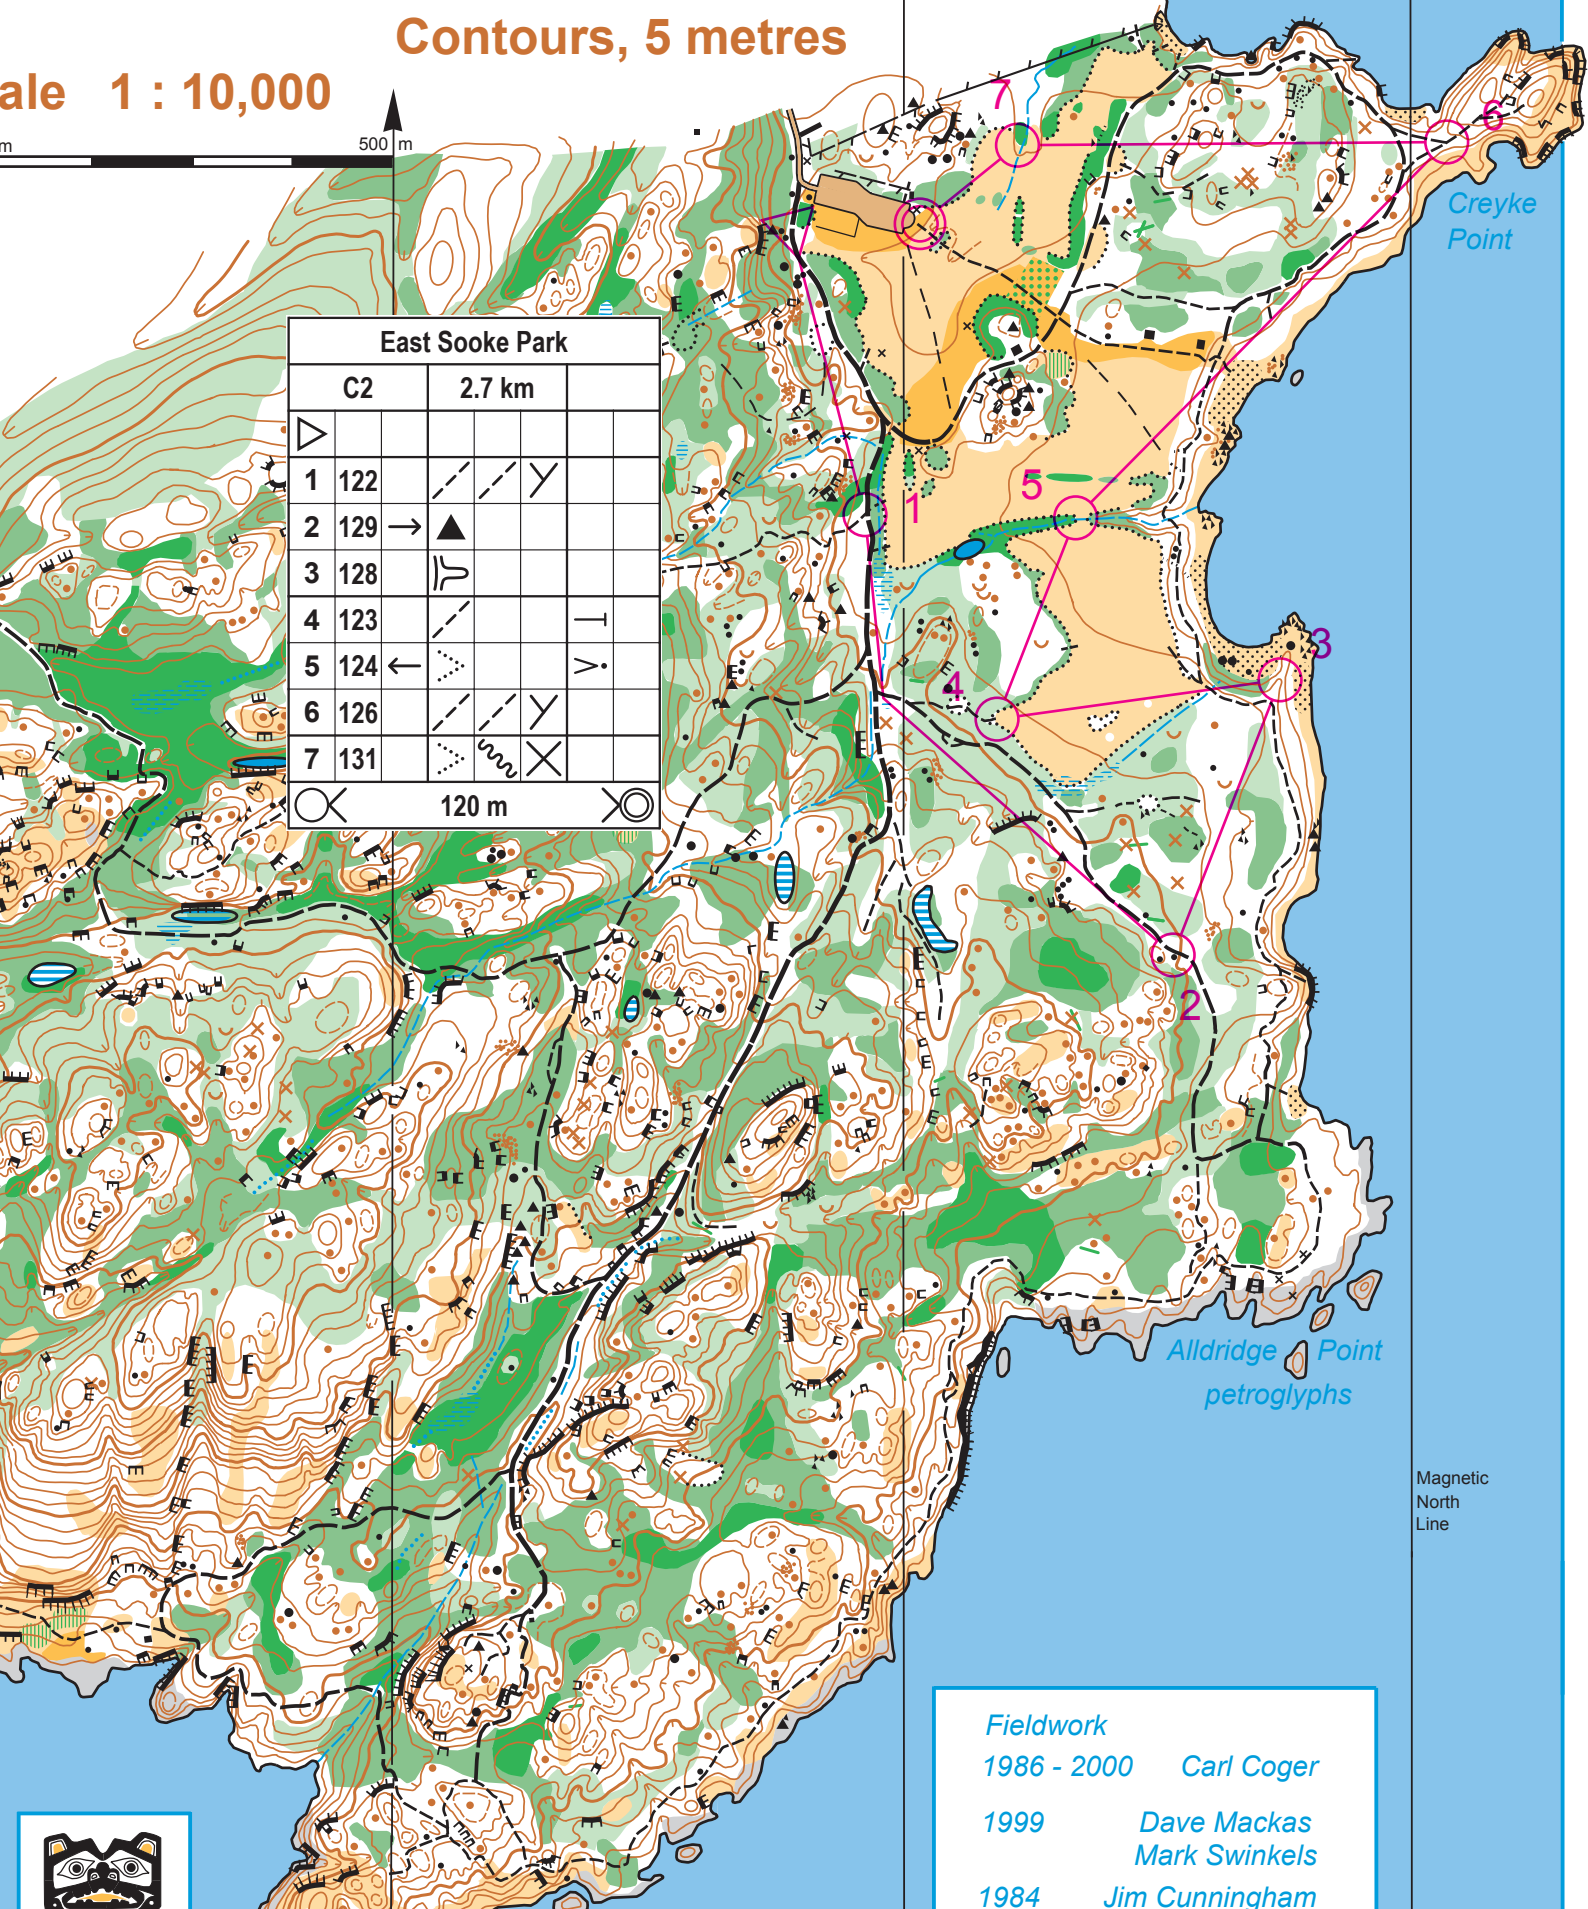

## ORIENTEERING AND RECREATION MAP

1:7500

Contours, 5 metres

Scale 1:10,000

500 m

East Sooke Park			
C2	2.7 km		
1	122	— / — / \	Y
2	129	→ ▲	
3	128	U	
4	123	— / — / \	I
5	124	←	V
6	126	— / — / \	Y
7	131	— / — / \	X

120 m

Magnetic North Line

Fieldwork  
1986 - 2000 Carl Coger

1999 Dave Mackas  
Mark Swinkels

1984 Jim Cunningham